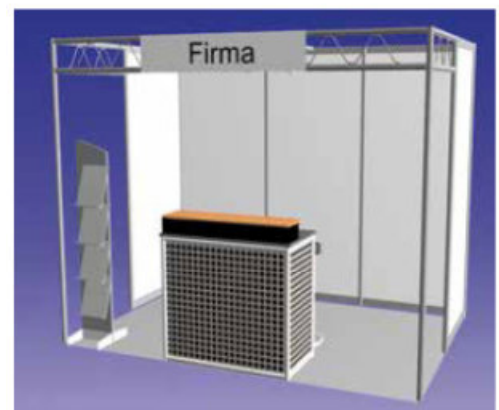

Your effort before and after the fair is thus reduced to a minimum. And you can completely focus on your performance!

Included services and stand elements

- carpeted floor
- plastic-coated panel walls, white, (Octanorm system)
- display of company lettering and logo
- 2 spotlights
- 2 stools
- counter
- brochure shelf
- power connection
- internet connection
- daily stand cleaning service
- set-up and dismantling
- marketing package (incl. catalogue entry)

Available in the following versions:

6 m², 8 m², 10 m², 12 m², etc.

08. – 10. April 2014
Messe Karlsruhe

6 m² - Package

Special price 1.790,-- €

8 m² - Package

Special price 2.300,-- €

10 m² - Package